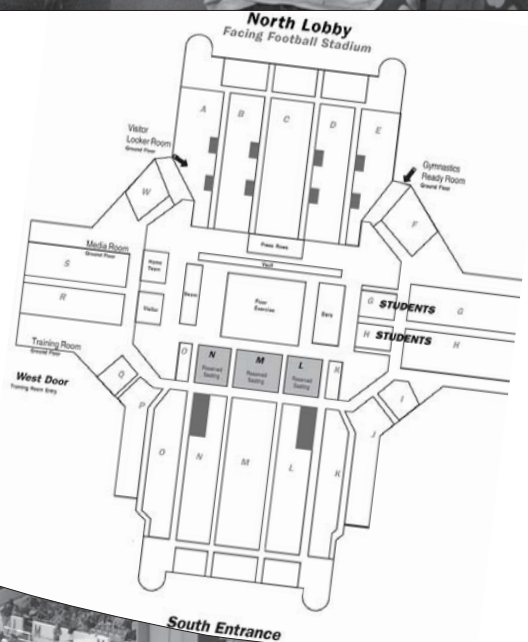

tickets will be issued on all campus lots prior to 5 p.m. Monday through Friday. Please contact the Arkansas coaching staff if you have further questions.

TICKETS

Tickets for the 2009 Arkansas gymnastics season are on sale throughout the year. This year, season tickets are available for $40.00 and include admission for one to all regular season events. Single meet tickets are available both in advance and at the door. Please contact the Razorback Ticket Office at 800-982-HOGS or locally at 479-575-5151.

SEATING

Great seats for home meets in Barnhill Arena are available. Arkansas plays in a 8,500-seat facility with courtside, floor level seating

ARKANSAS STAT CREW

The Arkansas stat crew provides NCAA statistics for coaches, media and fans at all Arkansas gymnastics meets. The meet scoring officials include Harold Hooks and Mike Armstrong who have been here from the first tumble. Sound engineers Ron Foster, Warren Porter and Jerry Hood along with announcer John Williams also return in 2009.

FACE PAINTER

Kids be sure and look for the face painter in the lobby at most home meets.

JUNIOR RAZORBACKS

Hey young Razorback fans... you can be a part of all Razorback action by being a member of the Junior Razorbacks. Your membership in the Junior Razorbacks includes an official t-shirt,

membership card, free admission to several regular season sporting events, an exclusive subscription to the Razorback newsletter, parties and clinics with the Razorbacks, and much more! Make sure to sign up at ArkansasRazorbacks.com or call the Razorback Marketing and Promotions office today.

CHEERLEADERS & MASCOT

Kids of all ages will enjoy the Arkansas cheerleaders and Big Red mascot at home events. The Razorback cheerleaders and Big Red, under the direction of Jean Nail and Kraig Jimenez, will be there for every home meet!