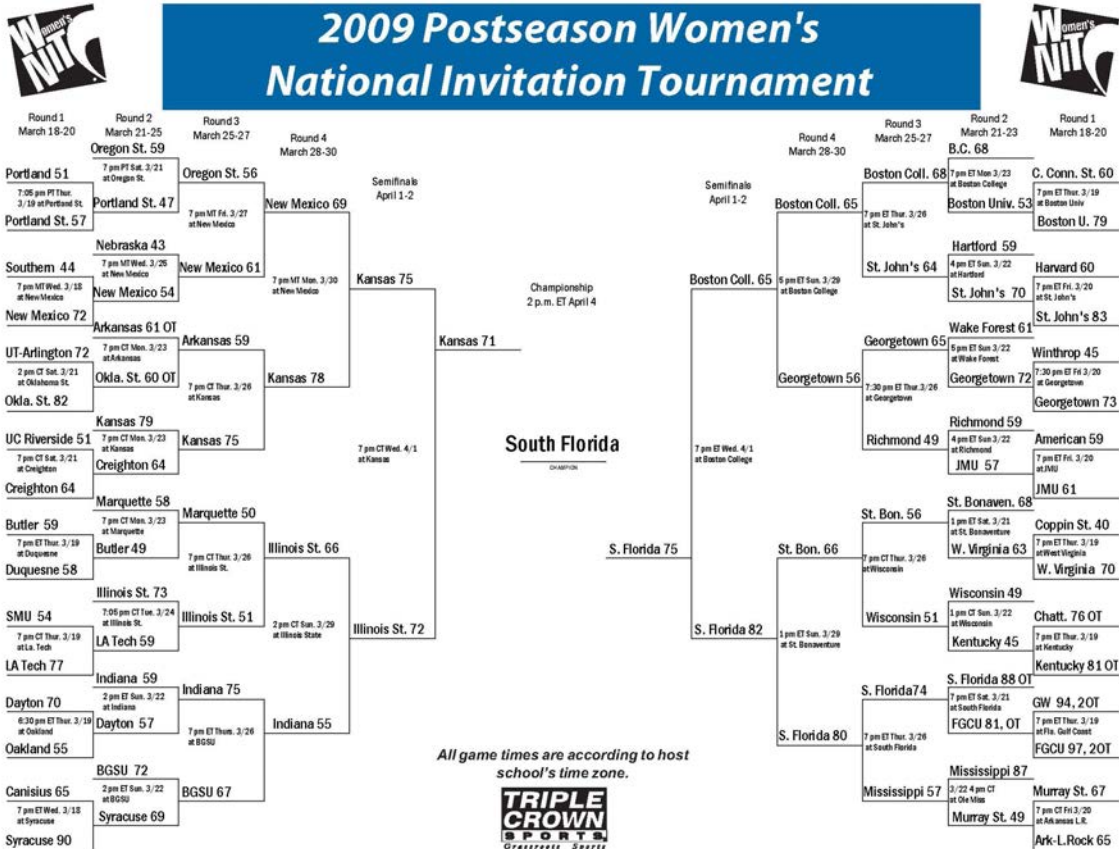

WNIT TOURNAMENT RECORDS

2009 WNIT
1-1 THIRD ROUND (BYE IN FIRST ROUND)

March 26, 2009 ♦ Allen Fieldhouse ♦ Lawrence, Kansas ♦
Third Round

March 23, 2009 ♦ Bud Walton Arena
♦ Fayetteville, Arkansas ♦ Second Round

Official Basketball Box Score - Game Totals - Final Statistics
Arkansas vs Kansas
03/26/09 7 p.m. at Lawrence, Kan. (Allen Fieldhouse)

Arkansas 59 • 18-14 (6-8)		Total		3-Pr		Rebounds		PF		TP		A TO		Blk		Stl		Min	
#	Player	FG	FGA	FG	FGA	FT	FTA	Off	Def	Total	PF	TP	A	TO	Blk	Stl			Min
31	JONES, Whitney	f	3-7	0-0	5-8	4	2	6	3	11	1	1	1	1	0	28			29
34	BRERETON, Ayana	f	6-13	2-7	1-2	1	6	7	3	15	1	3	2	2	32			32	
02	ARNOLD, Shanita	g	3-6	1-1	0-0	1	3	4	0	7	2	4	0	1	28			33	
22	RICKETTS, C'eira	g	4-17	0-0	2-2	0	4	4	3	10	4	2	0	2	33			38	
03	HARRIS, Lyndsay	g	0-5	0-1	0-0	0	0	0	1	0	0	0	0	0	11			11	
33	TOWNSEND, Jamesha	g	0-0	0-0	0-0	0	0	0	1	0	0	0	0	0	1			1	
12	DANIELS, Ashley	g	1-2	0-0	1-2	2	2	4	2	3	0	0	1	2	13			13	
13	INMAN, Julie	g	1-3	1-1	0-0	0	1	1	2	3	0	0	0	0	8			8	
24	RICHARDSON, Brittney	g	1-4	0-2	2-3	1	0	1	0	4	0	0	0	1	15			15	
32	FORD, Charly	g	1-4	0-0	4-4	2	0	2	2	6	0	0	0	0	28			28	
54	WILLIAMS, Ashlea	g	0-0	0-0	0-0	1	1	2	0	0	0	0	0	0	3			3	
Team						1	2	3											
Totals			20-61	4-12	15-21	13	20	33	17	59	8	10	4	8	200				

Kansas 75 • 20-13 (6-10)		Total		3-Pr		Rebounds		PF		TP		A TO		Blk		Stl		Min	
#	Player	FG	FGA	FG	FGA	FT	FTA	Off	Def	Total	PF	TP	A	TO	Blk	Stl			Min
14	Boogaard, Krysten	f	1-1	0-0	0-0	0	0	0	2	2	0	0	0	0	0	5			5
24	Smith, Nicolette	f	0-2	0-1	1-2	3	3	6	3	1	3	0	1	0	19			19	
03	Gatic, Ivana	g	1-2	0-0	0	1	2	3	2	2	8	1	0	1	0	35			35
04	McCray, Danielle	g	11-17	4-7	9-10	0	8	8	2	35	1	4	3	1	28			28	
20	Morris, Sade	g	9-12	2-3	3-3	0	4	4	3	23	2	3	0	1	29			29	
06	Jacobs, LaChelisa	g	0-2	0-0	0-2	1	2	3	0	0	2	5	0	1	18			18	
01	Sutherland, Aishah	g	4-9	0-0	0-2	3	8	11	3	8	1	2	2	2	32			32	
02	Kohn, Kelly	g	0-1	0-1	0-2	0	1	1	0	0	1	1	0	1	10			10	
11	Zinic, Marjia	g	0-0	0-0	0-0	0	0	0	0	0	0	0	0	0	3			3	
34	Weddington, Porscha	g	2-7	0-0	0-0	1	1	2	1	4	0	0	1	0	18			18	
40	Feickert, Rebecca	g	0-1	0-1	0-0	0	0	1	0	1	0	0	0	0	3			3	
Team						2	3	5											
Totals			28-54	6-13	13-21	11	32	43	17	75	18	16	7	6	200				

Official Basketball Box Score - Game Totals - Final Statistics
Oklahoma State vs Arkansas
03/23/09 7 p.m. at Bud Walton Arena

Oklahoma State 60 • 17-16, 1-1		Total		3-Pr		Rebounds		PF		TP		A TO		Blk		Stl		Min	
#	Player	FG	FGA	FG	FGA	FT	FTA	Off	Def	Total	PF	TP	A	TO	Blk	Stl			Min
01	Fox-Griffin, Cedes	f	8-11	1-2	1-1	3	3	6	4	18	3	3	1	1	36			36	
32	Tilleman, Kirsten	f	4-11	0-0	2-2	3	8	11	1	10	2	4	1	2	45			45	
40	SPEARS, Shyvonn	f	1-4	0-0	0	1	6	1	2	1	4	0	0	0	20			20	
10	RILEY, Andrea	g	4-16	3-7	10-14	1	3	4	4	21	2	5	0	1	40-			40-	
13	HARDEMAN, Taylor	g	1-5	1-5	2-2	0	3	1	5	3	3	0	2	33			33		
03	Ducker, Tiffany	g	0-3	0-2	0-0	0	0	0	0	0	0	0	2	0	12			12	
06	McCalister, Kassandra	g	0-2	0-0	0-0	1	1	2	0	0	0	1	0	0	6			6	
11	Rhea, Talisa	g	0-2	0-2	0-0	0	1	1	0	0	0	0	0	0	5			5	
15	MERCADO, Melinda	g	0-0	0-0	0-1	0	1	1	0	0	0	0	0	0	4			4	
33	BYFORD, Megan	g	2-2	0-0	0-2	2	4	6	4	4	0	1	3	1	24			24	
Team						0	5	5											
Totals			20-56	5-18	15-22	15	30	45	16	60	11	25	5	7	225