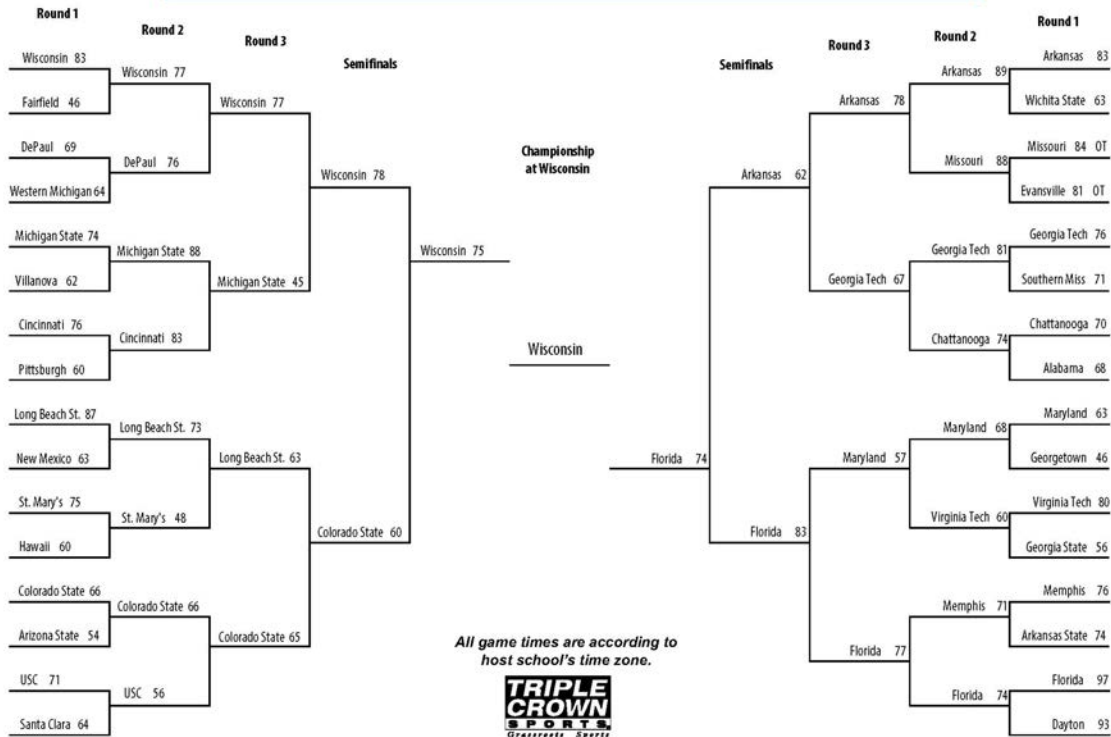

WNIT TOURNAMENT RECORDS

2000 WNIT 3-1 SEMIFINALS

2000 Postseason Women's National Invitation Tournament

March 25, 2000 ♦ Bud Walton Arena ♦ Fayetteville, Arkansas ♦ Semifinals

OFFICIAL NCAA BASKETBALL BOX SCORE													03-25-00 Fayetteville, AR		FINAL BOX													
Licensed To: University of Arkansas																												
VISITORS: Florida 21-12																												
NO	PLAYER	FG	FGA	3P	3PA	FT	FTA	OR	DR	TOT	PF	PTS	A	TO	BLK	S	MIN											
04	Tanaka Sprooks	4	7	0	0	0	1	2	4	8	0	6	0	1	15													
05	Tommi Bell	3	4	0	0	1	0	3	3	2	6	5	2	0	2	25												
12	Tiffany Travis	3	9	0	1	2	2	1	2	3	3	8	1	3	0	0	27											
43	Naomi Mobley	7	9	0	0	5	1	10	11	2	17	1	4	0	0	34												
44	Tonya Washington	10	18	4	7	0	0	2	1	3	1	24	2	2	0	36												
11	Brandi McCain	5	9	2	5	3	3	0	1	1	3	15	7	2	0	31												
24	Kelly Freeman	0	1	0	0	0	1	1	2	0	0	0	0	1	0	13												
13	Erin O'Neil	1	2	0	0	0	0	4	4	3	2	2	0	1	0	16												
25	Monique Cardenas	0	0	0	0	0	0	0	0	0	0	0	0	0	0	2												
42	Candace Cunningham	1	1	1	1	0	0	0	0	0	0	3	0	1	0	1	1											
34	Lindsey DeLoach	DNP-																										
32	Jameelah Trimble	DNP-																										
21	Misty Knight	DNP-																										
10	Nikki Tibbs	DNP-																										
TEAM													3	4	7	0	0											
TOTALS													34	60	7	14	8	11	9	27	36	20	83	18	20	2	8	200
FG 1st (18/31)													58.1	2nd (16/29)	55.2	OT	Game (34/60)	56.7	DEADBALL									
3PT 1st (3/6)													50.0	2nd (4/8)	50.0	OT	Game (7/14)	50.0	REBOUNDS	0								
FT 1st (3/4)													75.0	2nd (5/7)	71.4	OT	Game (8/11)	72.7										
HOME: Arkansas 17-15																												
NO	PLAYER	FG	FGA	3P	3PA	FT	FTA	OR	DR	TOT	PF	PTS	A	TO	BLK	S	MIN											
03	Amy Wright	3	4	0	0	3	0	2	2	3	9	7	4	0	1	25												
20	Wendell Willits	3	11	2	5	0	1	3	2	5	2	8	0	0	1	30												
25	Lonniya Bragg	6	7	0	0	4	6	1	2	3	3	16	0	4	0	0	27											
34	Karyn Karlin	5	9	0	1	2	0	4	4	3	11	2	3	1	1	33												
44	Lakishia Harper	2	6	0	0	4	5	2	2	4	2	8	2	0	0	1	21											
22	Dana Cherry	1	8	1	8	0	0	2	2	0	3	5	1	0	0	24												
22	Dana Cherry	0	1	0	0	0	0	1	1	0	0	0	5	0	1	14												
33	Celia Anderson	0	2	0	0	0	0	1	1	0	0	0	1	0	0	4												
55	Brandi Whitehead	3	7	0	0	0	1	2	6	0	1	0	1	0	1	18												
52	Joy Oakley	0	1	0	0	1	2	0	1	0	0	0	1	1	4													
45	Katrina Nesby	DNP-																										
TEAM													3	2	5	0	0											
TOTALS													23	56	3	15	13	19	9	20	29	15	62	16	19	3	6	200
FG 1st (8/28)													28.6	2nd (15/28)	53.6	OT	Game (23/56)	41.1	DEADBALL									
3PT 1st (2/7)													28.6	2nd (1/8)	12.5	OT	Game (3/15)	20.0	REBOUNDS	3								
FT 1st (3/7)													87.5	2nd (6/11)	54.5	OT	Game (13/19)	68.4										
Attendance: 3,862																												
OFFICIALS																												
#1- Bryan Enterline													Florida	42	41			83										
#2- Don Hudson													Arkansas	25	37			62										
#3- Wilson Rosemond																												
TECHNICAL FOULS: NONE																												

March 21, 2000 ♦ Bud Walton Arena ♦ Fayetteville, Arkansas ♦ Quarterfinals