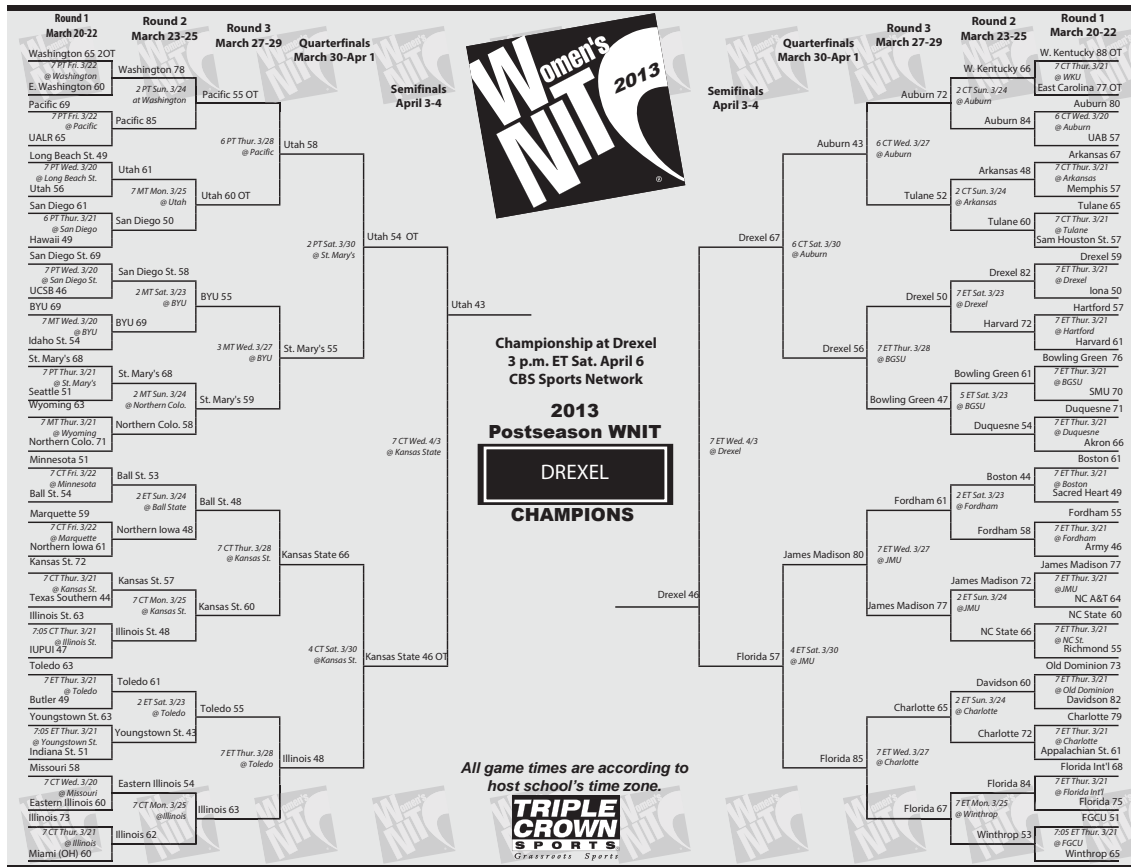

WNIT TOURNAMENT RECORDS

2013 WNIT 1-1 SECOND ROUND

March 21, 2013 ♦ Bud Walton Arena ♦ Fayetteville, Ark. ♦ First Round

Official Basketball Box Score – Game Totals – Final Statistics
MEMPHIS vs ARKANSAS
03/21/13 7 p.m. at Fayetteville, Ark. (Bud Walton Arena)