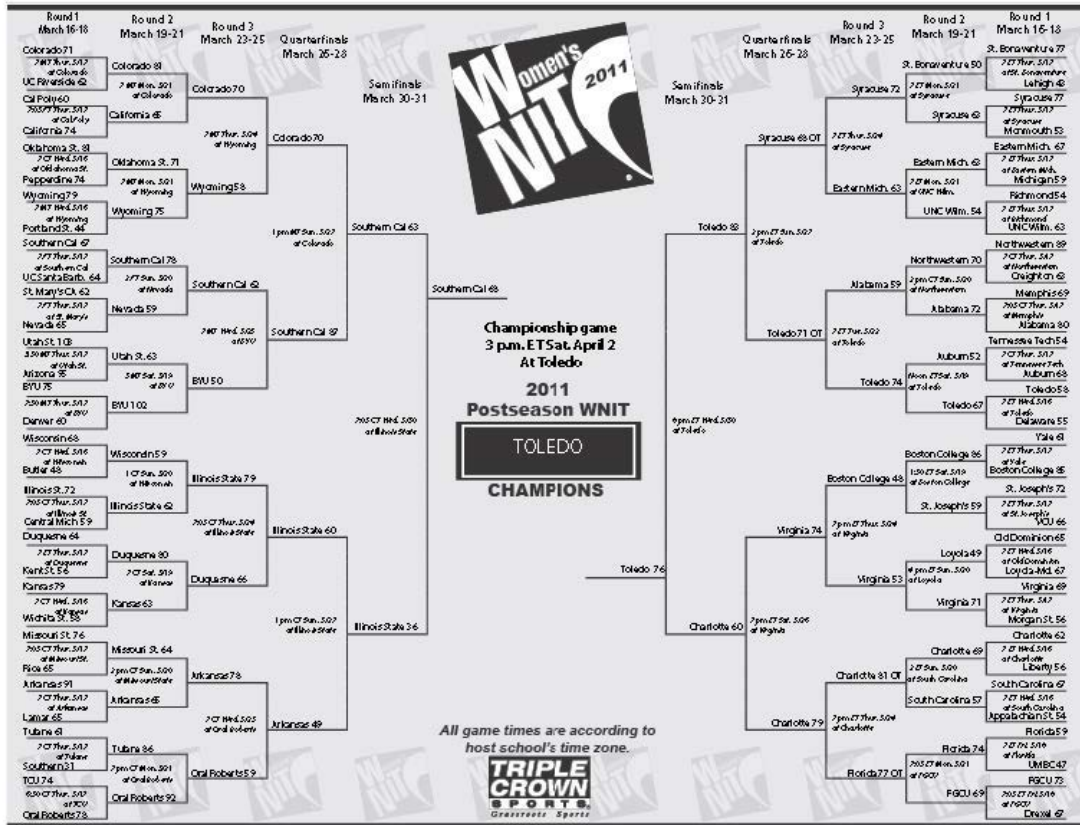

WNIT TOURNAMENT RECORDS

2011 WNIT 3-1 QUARTERFINALS

March 27, 2011 ♦ Redbird Arena ♦ Bloomington, Illinois ♦ Quarterfinals

March 23, 2011 ♦ Mabee Center ♦ Tulsa, Oklahoma ♦ Third Round

Official Basketball Box Score – Game Totals – Final Statistics
ARKANSAS vs Illinois State
03-27-11 1:05 p.m. at Doug Collins Court at Redbird Arena

#	Player	Total		3-Pr		Rebounds		PF	TP	A	TO	Blk	Stl	Min	
		FG	FGA	FG	FGA	Off	Def								Total
03	TOWNSEND, Jamesha	f	1-3	0-0	0-0	1	0	1	0	2	1	0	0	17	
04	WATKINS, Sarah	f	5-10	0-1	6-9	2	0	2	4	16	0	2	1	29	
10	WALTER, Christasia	f	3-13	2-9	0-0	2	1	3	1	8	2	0	0	32	
12	DANIELS, Ashley	f	1-3	0-0	1-2	4	4	8	1	3	1	2	1	28	
22	RICKETTS, Ce'ira	g	2-14	0-2	3-4	0	3	3	2	7	2	3	0	29	
01	PEAK, Keira	g	3-9	1-3	0-0	2	6	8	4	7	2	2	0	26	
44	WILLIAMS, Quistelle	g	2-9	1-5	0-0	1	4	5	0	5	0	1	1	20	
45	DELGADO, Yashira	g	0-3	0-1	1-4	1	2	3	1	1	2	2	0	19	
	Team					0	3	3							
	Totals		17-64	4-21	11-19	13	23	36	13	49	10	12	3	111	

FG % 1st Half 7-31 22.6% 2nd half 10-33 30.3% Game: 17-64 26.6% Deadball Rebounds 5
3FG % 1st Half 1-6 12.5% 2nd half 3-13 23.1% Game: 4-21 19.0%
FT % 1st Half 3-4 75.0% 2nd half 8-15 53.3% Game: 11-19 57.9%

Official Basketball Box Score – Game Totals – Final Statistics
ARKANSAS vs Oral Roberts
03-23-11 7:05 pm at Tulsa, OK (Mabee Center)

#	Player	Total		3-Pr		Rebounds		PF	TP	A	TO	Blk	Stl	Min	
		FG	FGA	FG	FGA	Off	Def								Total
03	TOWNSEND, Jamesha	f	3-4	0-0	1-2	2	2	4	2	7	0	4	1	26	
04	WATKINS, Sarah	f	4-6	0-0	5-6	1	1	2	5	13	0	0	0	18	
12	DANIELS, Ashley	f	4-7	0-0	1-2	2	1	3	4	9	0	1	0	23	
10	WALTER, Christasia	g	9-18	5-13	3-4	2	3	5	2	26	2	3	0	35	
22	RICKETTS, Ce'ira	g	5-10	0-1	2-2	0	2	2	1	12	7	3	0	35	
01	PEAK, Keira	g	1-2	0-0	1-2	3	5	8	2	3	1	2	0	23	
13	INMAN, Julie	g	0-1	0-1	0-0	0	0	0	0	0	0	0	0	2	
44	WILLIAMS, Quistelle	g	3-6	0-0	1-2	3	4	6	0	1	2	3	0	23	
45	DELGADO, Yashira	g	1-4	0-1	0-0	0	3	3	0	2	2	3	0	15	
	Team					0	3	3							
	Totals		30-58	5-16	13-18	14	22	36	20	78	12	17	1	111	

FG % 1st Half 15-32 46.9% 2nd half 15-26 57.7% Game: 30-58 51.7% Deadball Rebounds 3
3FG % 1st Half 4-10 40.0% 2nd half 1-6 16.7% Game: 5-16 31.3%
FT % 1st Half 8-12 66.7% 2nd half 5-6 83.3% Game: 13-18 72.2%

Illinois State 60 • 24-10

#	Player	Total		3-Pr		Rebounds		PF	TP	A	TO	Blk	Stl	Min	
		FG	FGA	FG	FGA	Off	Def								Total
21	Shelton, Kenyatta	f	4-9	0-0	0-2	6	5	11	4	8	2	1	0	29	
24	Hanley, Emily	f	4-11	0-1	3-4	3	9	12	2	11	1	1	0	36	
14	Clifton, Amanda	g	1-2	0-0	0-0	0	3	3	1	2	9	1	0	33	
33	Jackson, Shala	g	5-9	1-2	5-6	0	5	5	1	16	1	7	0	27	
34	Spanich, Hannah	g	1-4	0-2	0-0	0	3	3	2	2	1	6	2	16	
01	Jenkins, Alexis	g	0-0	0-0	0-0	0	0	0	1	0	0	0	0	6	
03	Sykes, Candace	g	2-4	1-2	0-0	0	4	4	0	5	0	3	0	12	
20	Broadway, Katie	g	6-14	4-9	0	3	3	0	16	0	1	0	0	32	
41	Hall, Marley	g	0-1	0-0	0-0	0	0	3	0	0	0	0	0	9	
	Team					1	5	6							
	Totals		23-54	6-16	8-12	10	37	47	14	60	14	21	2	400	

FG % 1st Half 11-28 39.3% 2nd half 12-26 46.2% Game: 23-54 42.6% Deadball Rebounds 2
3FG % 1st Half 3-9 33.3% 2nd half 3-7 42.9% Game: 6-16 37.5%
FT % 1st Half 6-9 66.7% 2nd half 3-3 66.7% Game: 8-12 66.7%