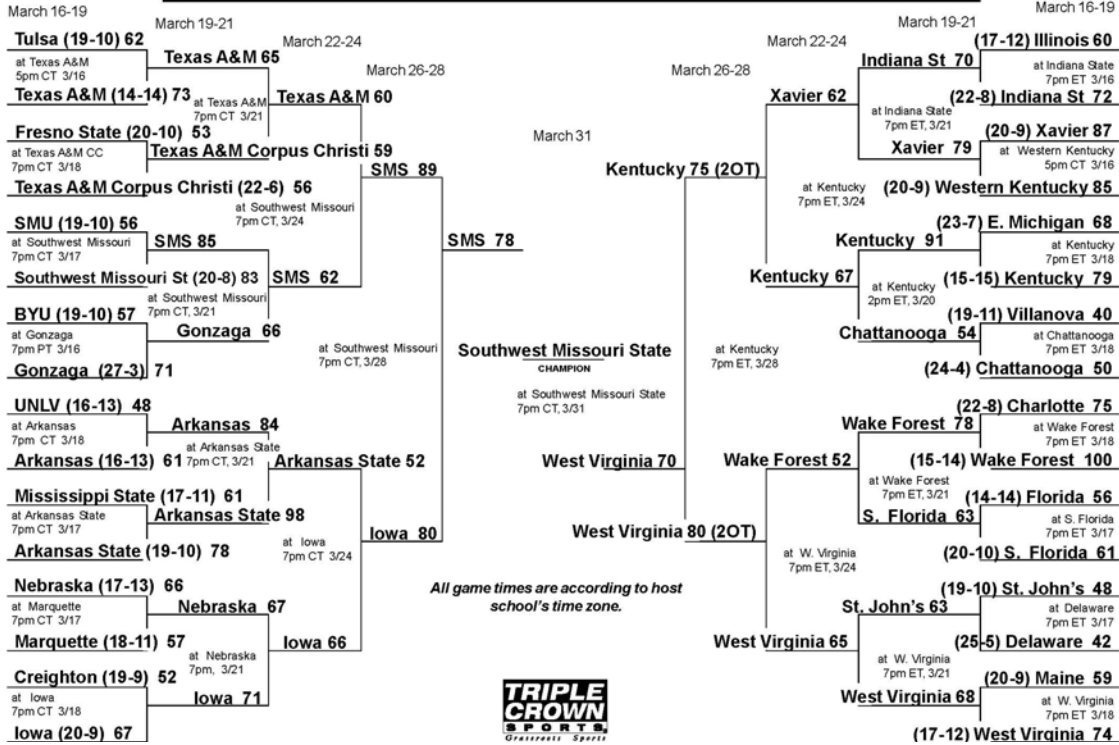

WNIT TOURNAMENT RECORDS

2005 WNIT
1-1 SECOND ROUND

2005 Postseason Sportsview.tv Women's National Invitation Tournament

March 21, 2005 ♦ Convocation Center
♦ Jonesboro, Arkansas ♦ Second Round

March 18, 2005 ♦ Bud Walton Arena
♦ Fayetteville, Arkansas ♦ First Round

OFFICIAL BASKETBALL BOX SCORE -- GAME TOTALS

OFFICIALS: Ernie Solis, Luis Gonzalez, Carla Fountain

TECHNICAL FOULS:
Arkansas - none
Arkansas State - none

ATTENDANCE: 10892

SCORE BY PERIODS:

	1st	2nd	OT1	OT2	OT3	OT4	TOTAL
Arkansas	33	51					84
Arkansas State	41	57					98

OFFICIALS: Lyndon Folk, Cindy Kuapp, Lisa Pitts

TECHNICAL FOULS:
Arkansas - None
Arkansas State - None

ATTENDANCE: 1615

SCORE BY PERIODS:

	1st	2nd	Total
LV	22	26	48
Arkansas	34	27	61